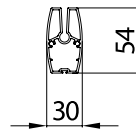

ZIP TEC

Internal view

For ceiling or wall mounting, installation from inside cassette.

Place for PVC or polycarbonate triangle.

Front bar profile.

Rail profile.