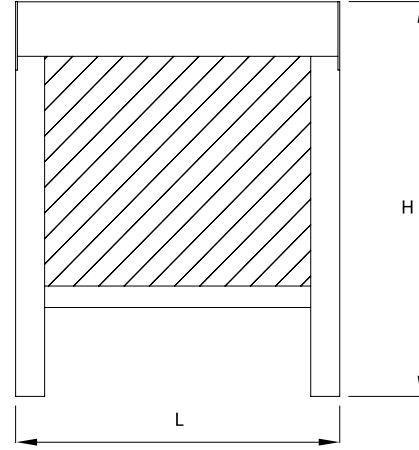

ZIP TEC

Internal view

For ceiling or wall mounting, installation from inside cassette.

Place for PVC or polycarbonate triangle.

Front bar profile.

Rail profile.