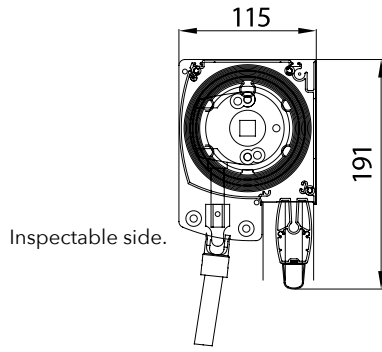

ZIP TEC

Internal view

For ceiling or wall mounting, installation from inside cassette.

Place for PVC or polycarbonate triangle.

Front bar profile.

Rail profile.